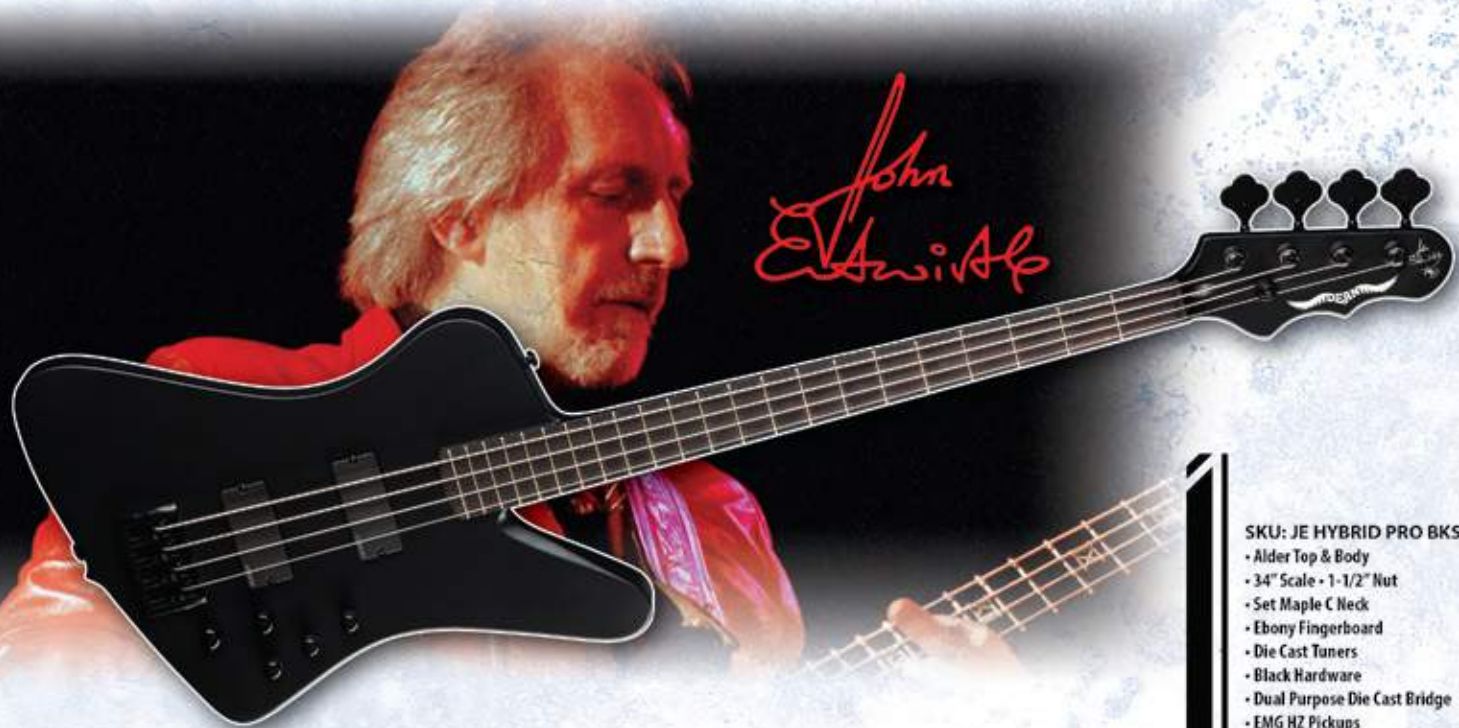

JOHN ENTWISTLE

HYBRID PRO - BLACK SATIN

John Entwistle

1. **SKU: JE HYBRID PRO BKS**
2. Alder Top & Body
   - 34" Scale - 1-1/2" Nut
   - Set Maple C Neck
   - Ebony Fingerboard
   - Die Cast Tuners
   - Black Hardware
   - Dual Purpose Die Cast Bridge
   - EMG HZ Pickups
   - Active Preamp / 3 Band EQ
   - Finish: Black Satin