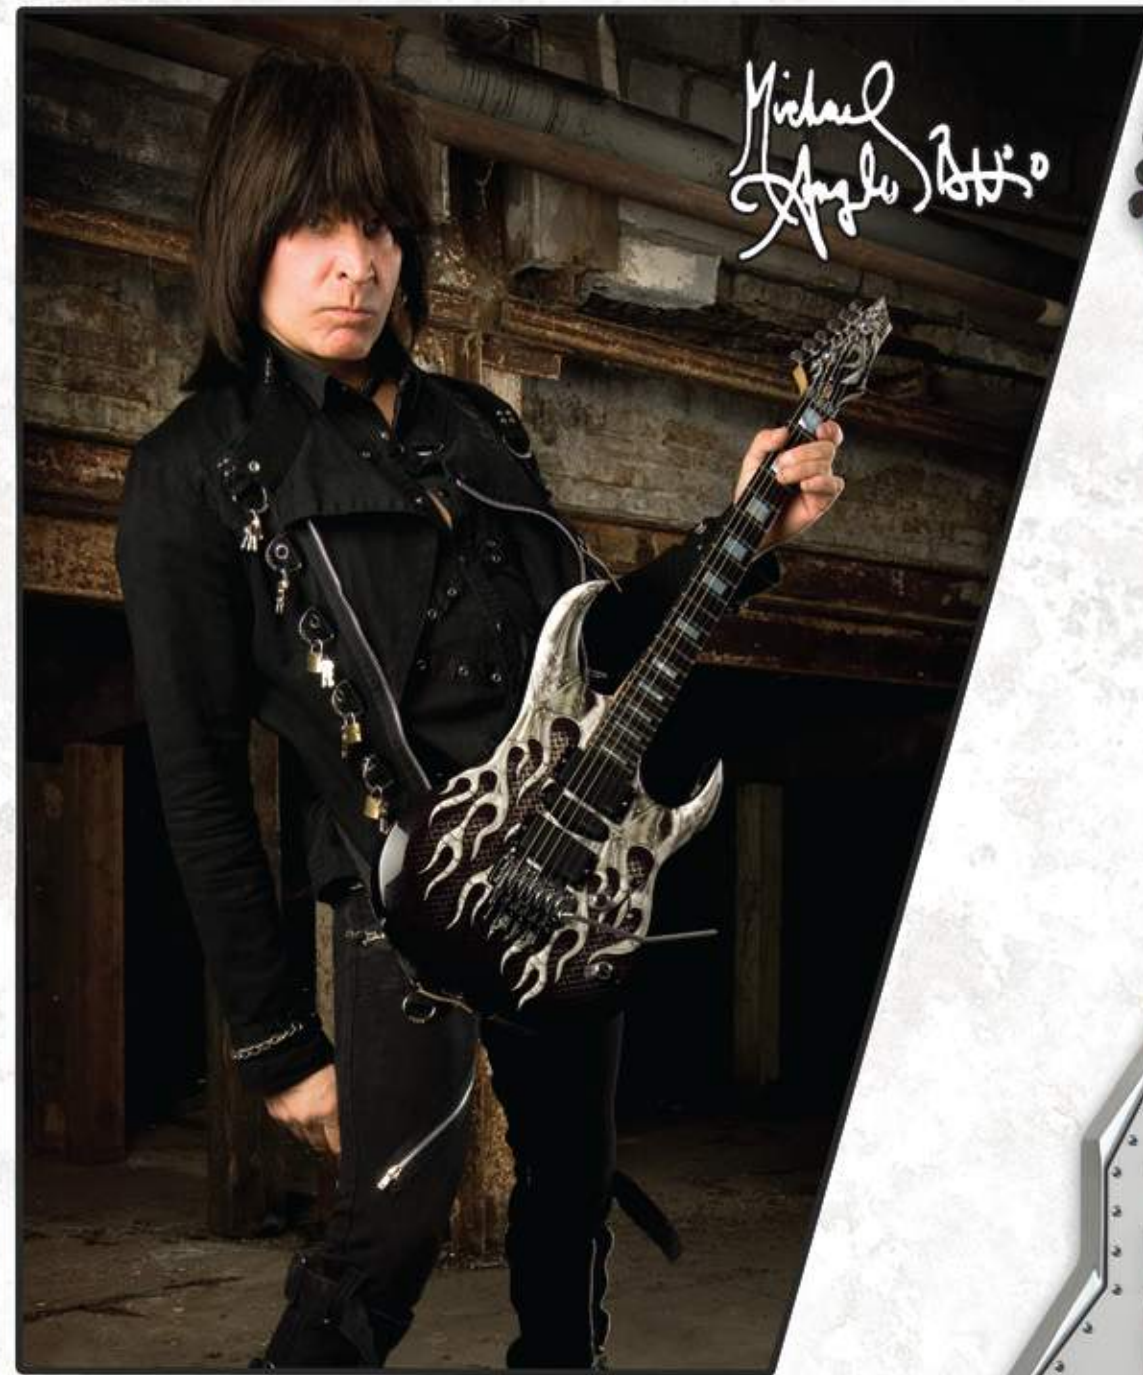

MAB3 FLAME

1. SKU: MAB3 FM
2. Flame Maple Top
   - Basswood Body
   - 25-1/2" Scale - 1-11/16" Nut
   - Bolt-On Maple Batio Spec. C Neck
   - Rosewood Fingerboard
   - Pearl Block Inlays
   - Natural Scrape Body Binding
   - Grover Tuners
   - Black Hardware
   - Floyd Rose Special Bridge
   - DMT Design Pickups (Hum/Single/Hum)
   - Finishes: Trans Black, Trans Red

MAB3

1. SKU: MAB3 CWH
2. Basswood Top & Body
   - 25-1/2" Scale - 1-11/16" Nut
   - Bolt-On Maple Batio Spec. C Neck
   - Rosewood Fingerboard
   - Pearl Block Inlays
   - Natural Scrape Body Binding
   - Grover Tuners
   - Black Hardware
   - Floyd Rose Special Bridge
   - DMT Design Pickups (Hum/Single/Hum)
   - Finish: Classic White

MICHAEL ANGELO BATIO

MAB ROCKET

1. SKU: MAB ROCKET
2. Mahogany Top & Body
   - 25-1/2" Scale - 1-11/16" Nut
   - Bolt-On Maple Batio Spec. C Neck
   - Rosewood Fingerboard
   - Pearl Dot Inlays
   - 29 Frets
   - Grover Tuners
   - Black Hardware
   - Floyd Rose Special Bridge
   - DMT Design Pickups
   - Hardshell Case Included
   - Finish: Metallic Silver