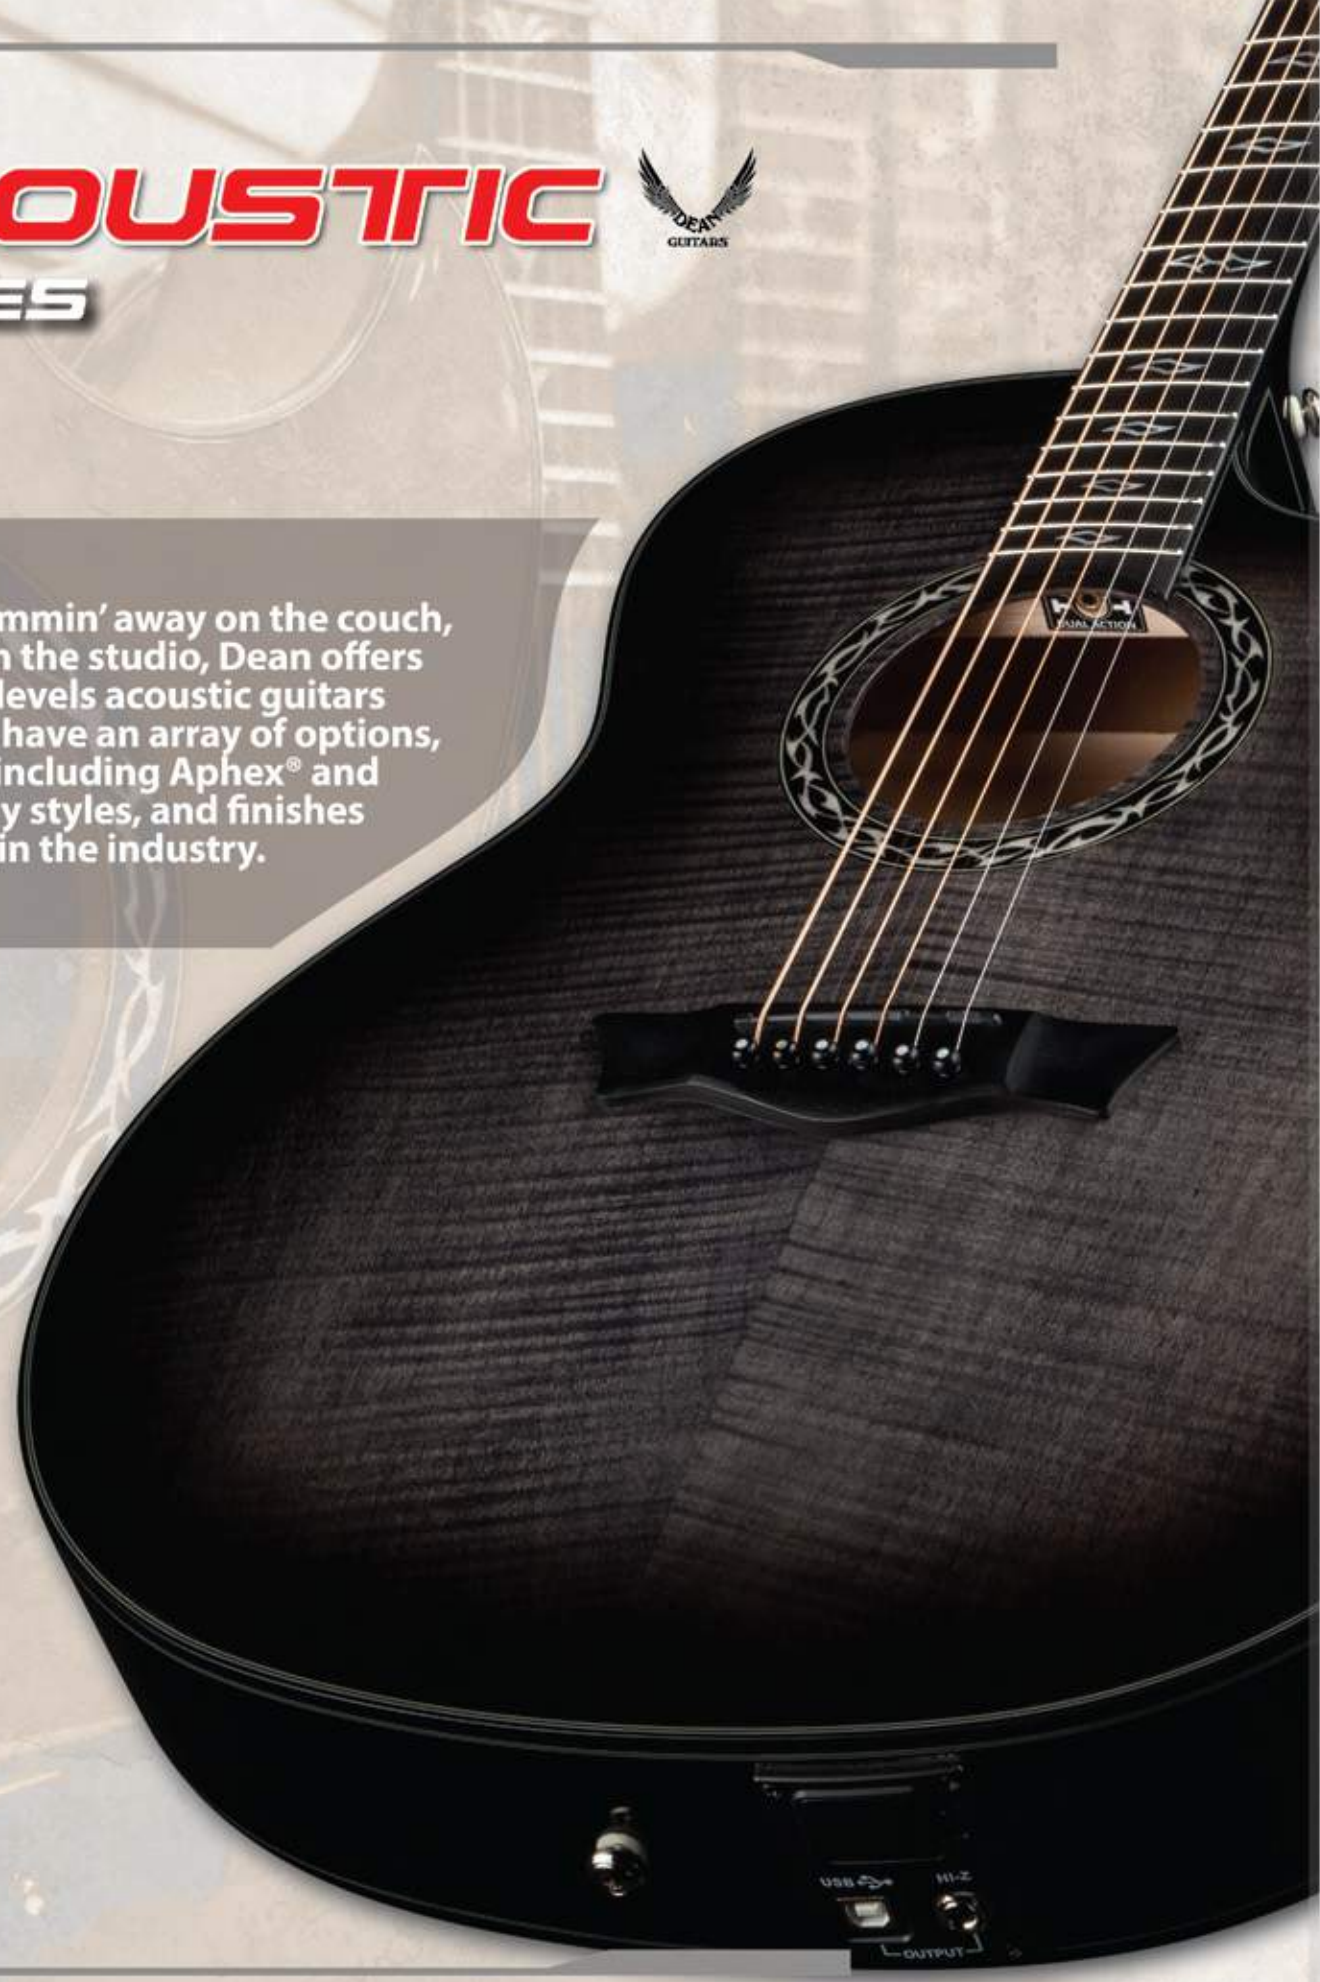

ACOUSTIC SERIES

Whether strummin' away on the couch, on stage, or in the studio, Dean offers players of all levels acoustic guitars that rock! We have an array of options, electronics – including Aphex® and B-Band®, body styles, and finishes unparalleled in the industry.