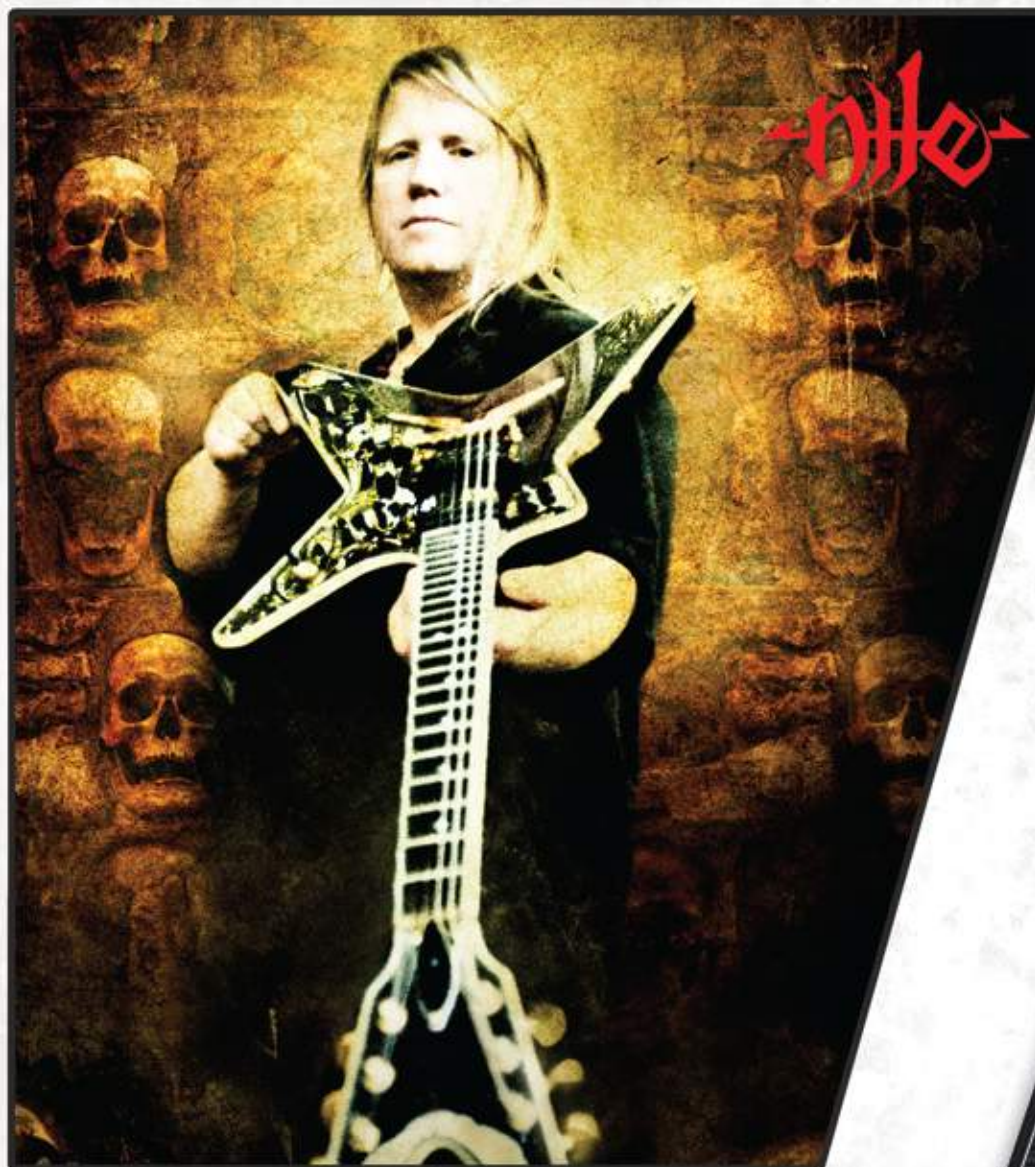

KARL SANDERS "THE BLACK V"