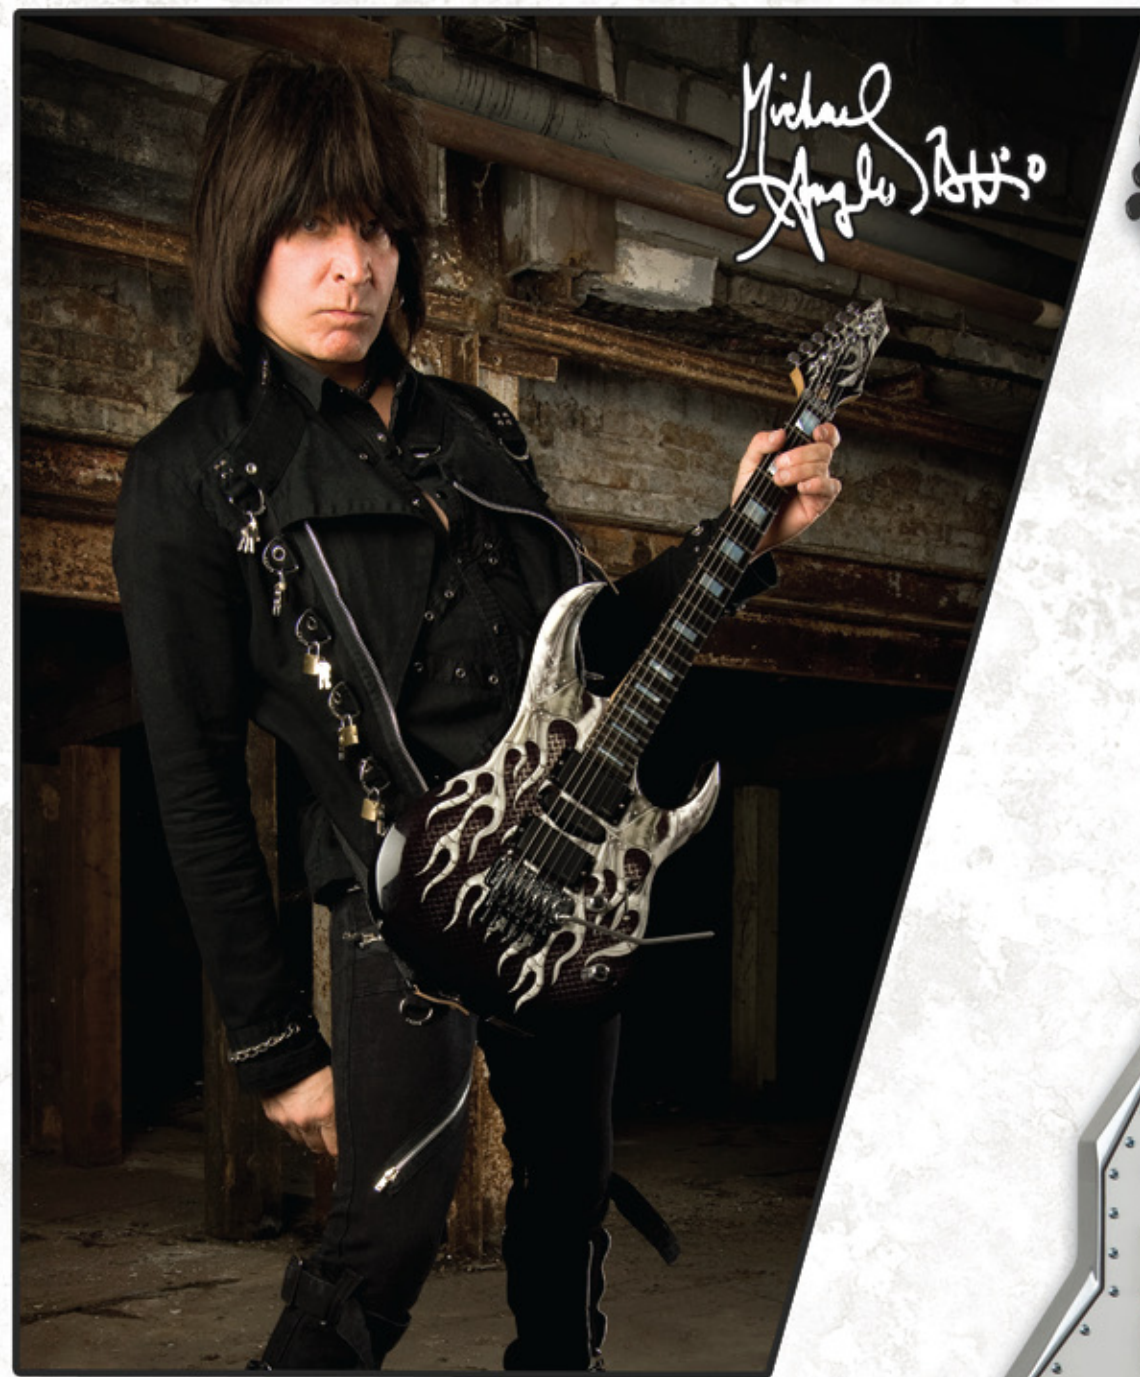

MAB ROCKET

1. SKU: MAB ROCKET
2. Mahogany Top & Body
   - 25-1/2" Scale • 1-11/16" Nut
   - Bolt-On Maple Batio Spec. C Neck
   - Rosewood Fingerboard
   - Pearl Dot Inlays
   - 29 Frets
   - Grover Tuners
   - Black Hardware
   - Floyd Rose Special Bridge
   - DMT Design Pickups
   - Hardshell Case Included
   - Finish: Metallic Silver