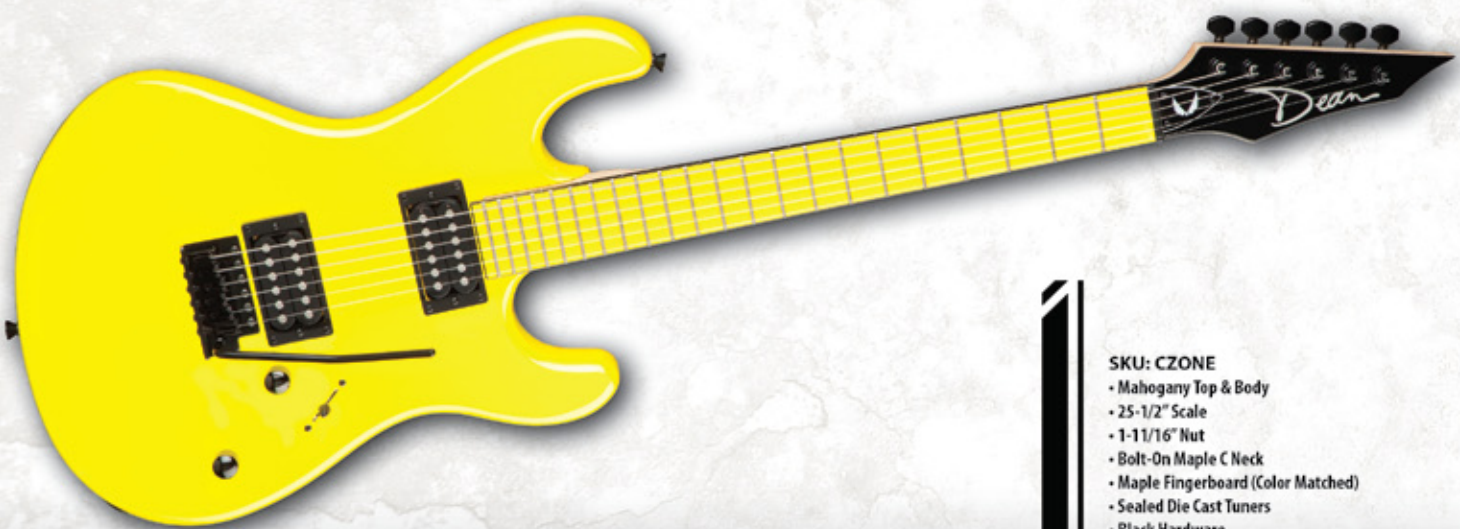

CZONE

1. **SKU: CZONE**
2. Mahogany Top & Body
   - 25-1/2" Scale
   - 1-11/16" Nut
   - Bolt-On Maple C Neck
   - Maple Fingerboard (Color Matched)
   - Sealed Die Cast Tuners
   - Black Hardware
   - Vintage Tremolo
   - DMT Design Humbuckers
   - Finishes: Yellow, Nuclear Green, Florescent Pink

CADILLAC 1980

DEAN CUSTOM RUN

The *Dean Custom Run* series is Dean's Flagship limited edition series. These sophisticated, well-appointed guitars are instant collectors instruments. Utilizing top-of-the-line components, *Dean Custom Run* guitars are designed for the discerning guitarist who wants an impeccable guitar that wows an audience and screams for the limelight.

Each *Dean Custom Run* guitar is individually numbered and includes a *Dean Deluxe Hardshell Case* to protect your valuable investment.

**100
PIECES
WORLD
WIDE**