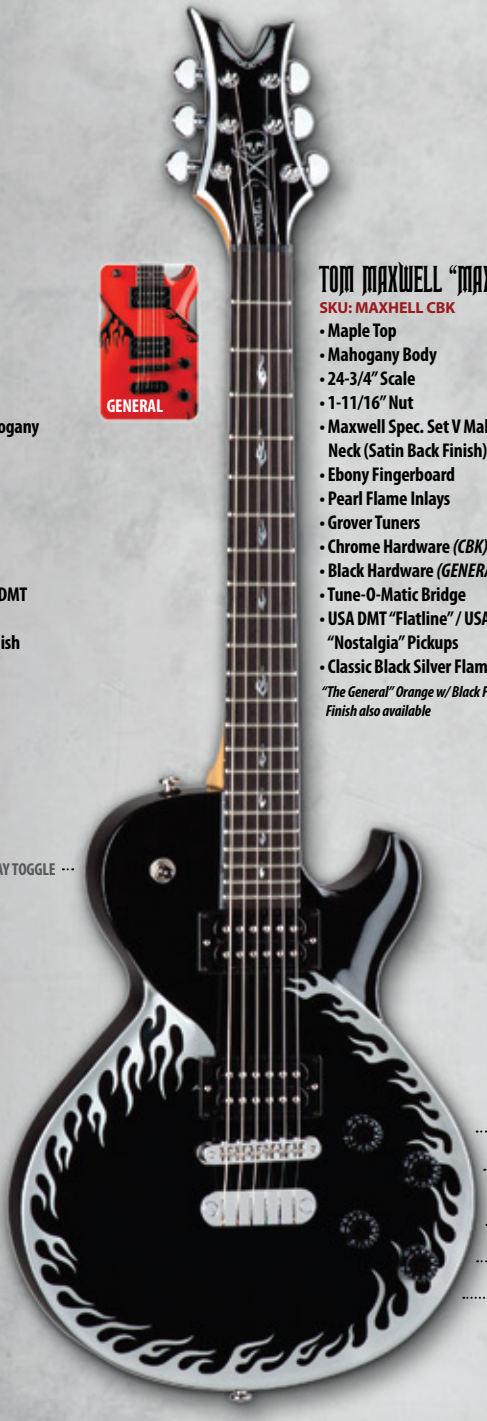

TOM MAXWELL "MAXHELL"
SKU: MAXHELL CBK
• Maple Top
• Mahogany Body
• 24-3/4" Scale
• 1-11/16" Nut
• Maxwell Spec. Set V Mahogany Neck (Satin Back Finish)
• Ebony Fingerboard
• Pearl Flame Inlays
• Grover Tuners
• Chrome Hardware (CBK)
• Black Hardware (GENERAL)
• Tune-O-Matic Bridge
• USA DMT "Flatline" / USA DMT "Nostalgia" Pickups
• Classic Black Silver Flame Finish
"The General" Orange w/ Black Flames Finish also available

..... NECK VOLUME
..... BRIDGE VOLUME
..... NECK TONE
..... BRIDGE TONE
..... OUTPUT JACK

TOM MAXWELL SIGNATURE SERIES