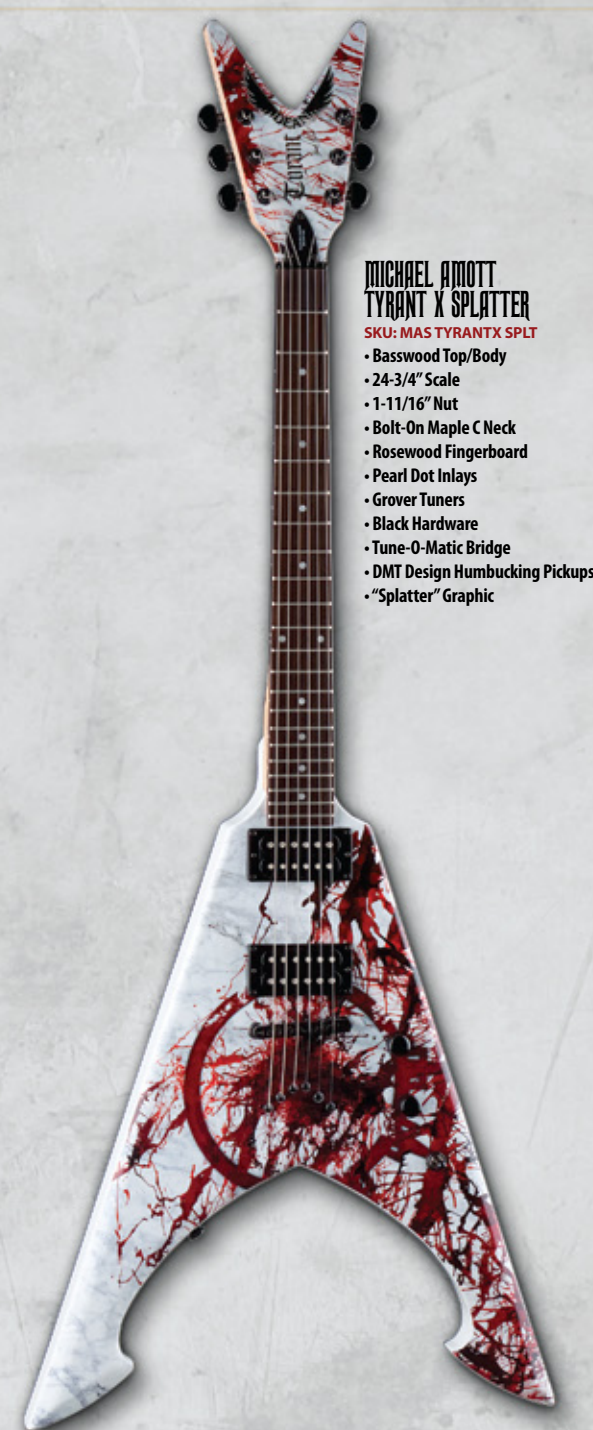

1. **MICHAEL AMOTT TYRANT X SPLATTER**
   SKU: MAS TYRANTX SPLT
2. Basswood Top/Body
   - 24-3/4" Scale
   - 1-11/16" Nut
   - Bolt-On Maple C Neck
   - Rosewood Fingerboard
   - Pearl Dot Inlays
   - Grover Tuners
   - Black Hardware
   - Tune-O-Matic Bridge
   - DMT Design Humbucking Pickups
   - "Splatter" Graphic