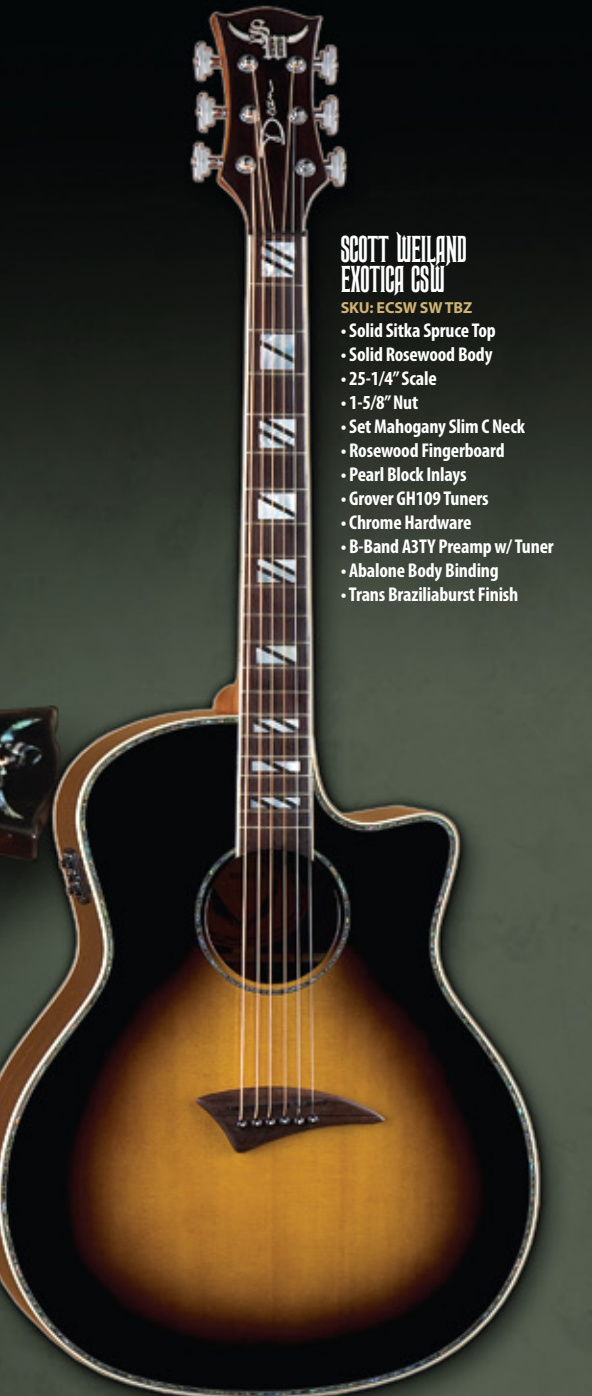

**SCOTT WEILAND
EXOTICA CSW**
SKU: ECSW SW TBZ

- Solid Sitka Spruce Top
- Solid Rosewood Body
- 25-1/4" Scale
- 1-5/8" Nut
- Set Mahogany Slim C Neck
- Rosewood Fingerboard
- Pearl Block Inlays
- Grover GH109 Tuners
- Chrome Hardware
- B-Band A3TY Preamp w/ Tuner
- Abalone Body Binding
- Trans Brazilburst Finish