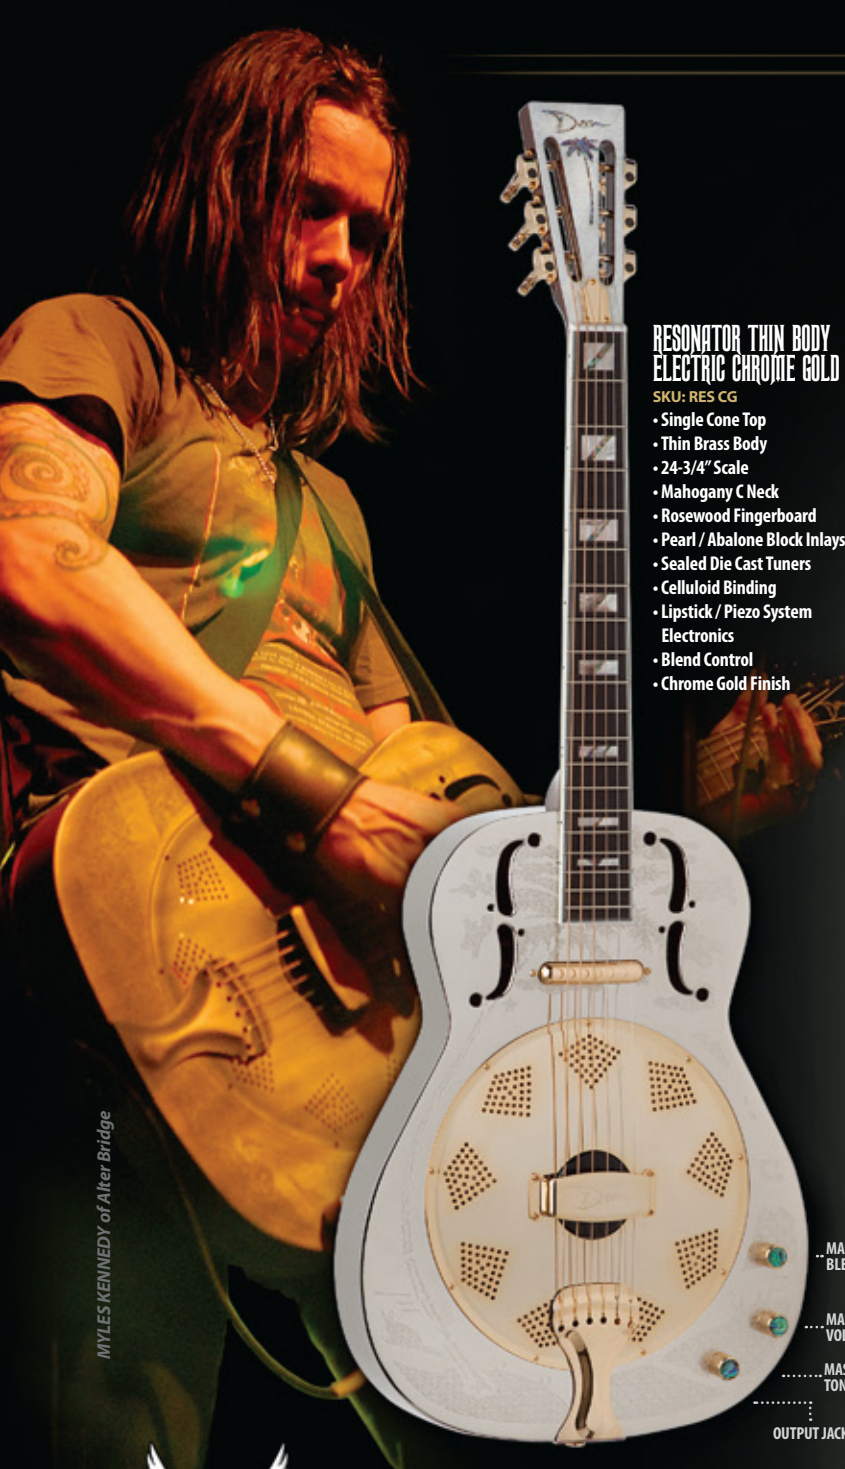

MYLES KENNEDY of Alter Bridge