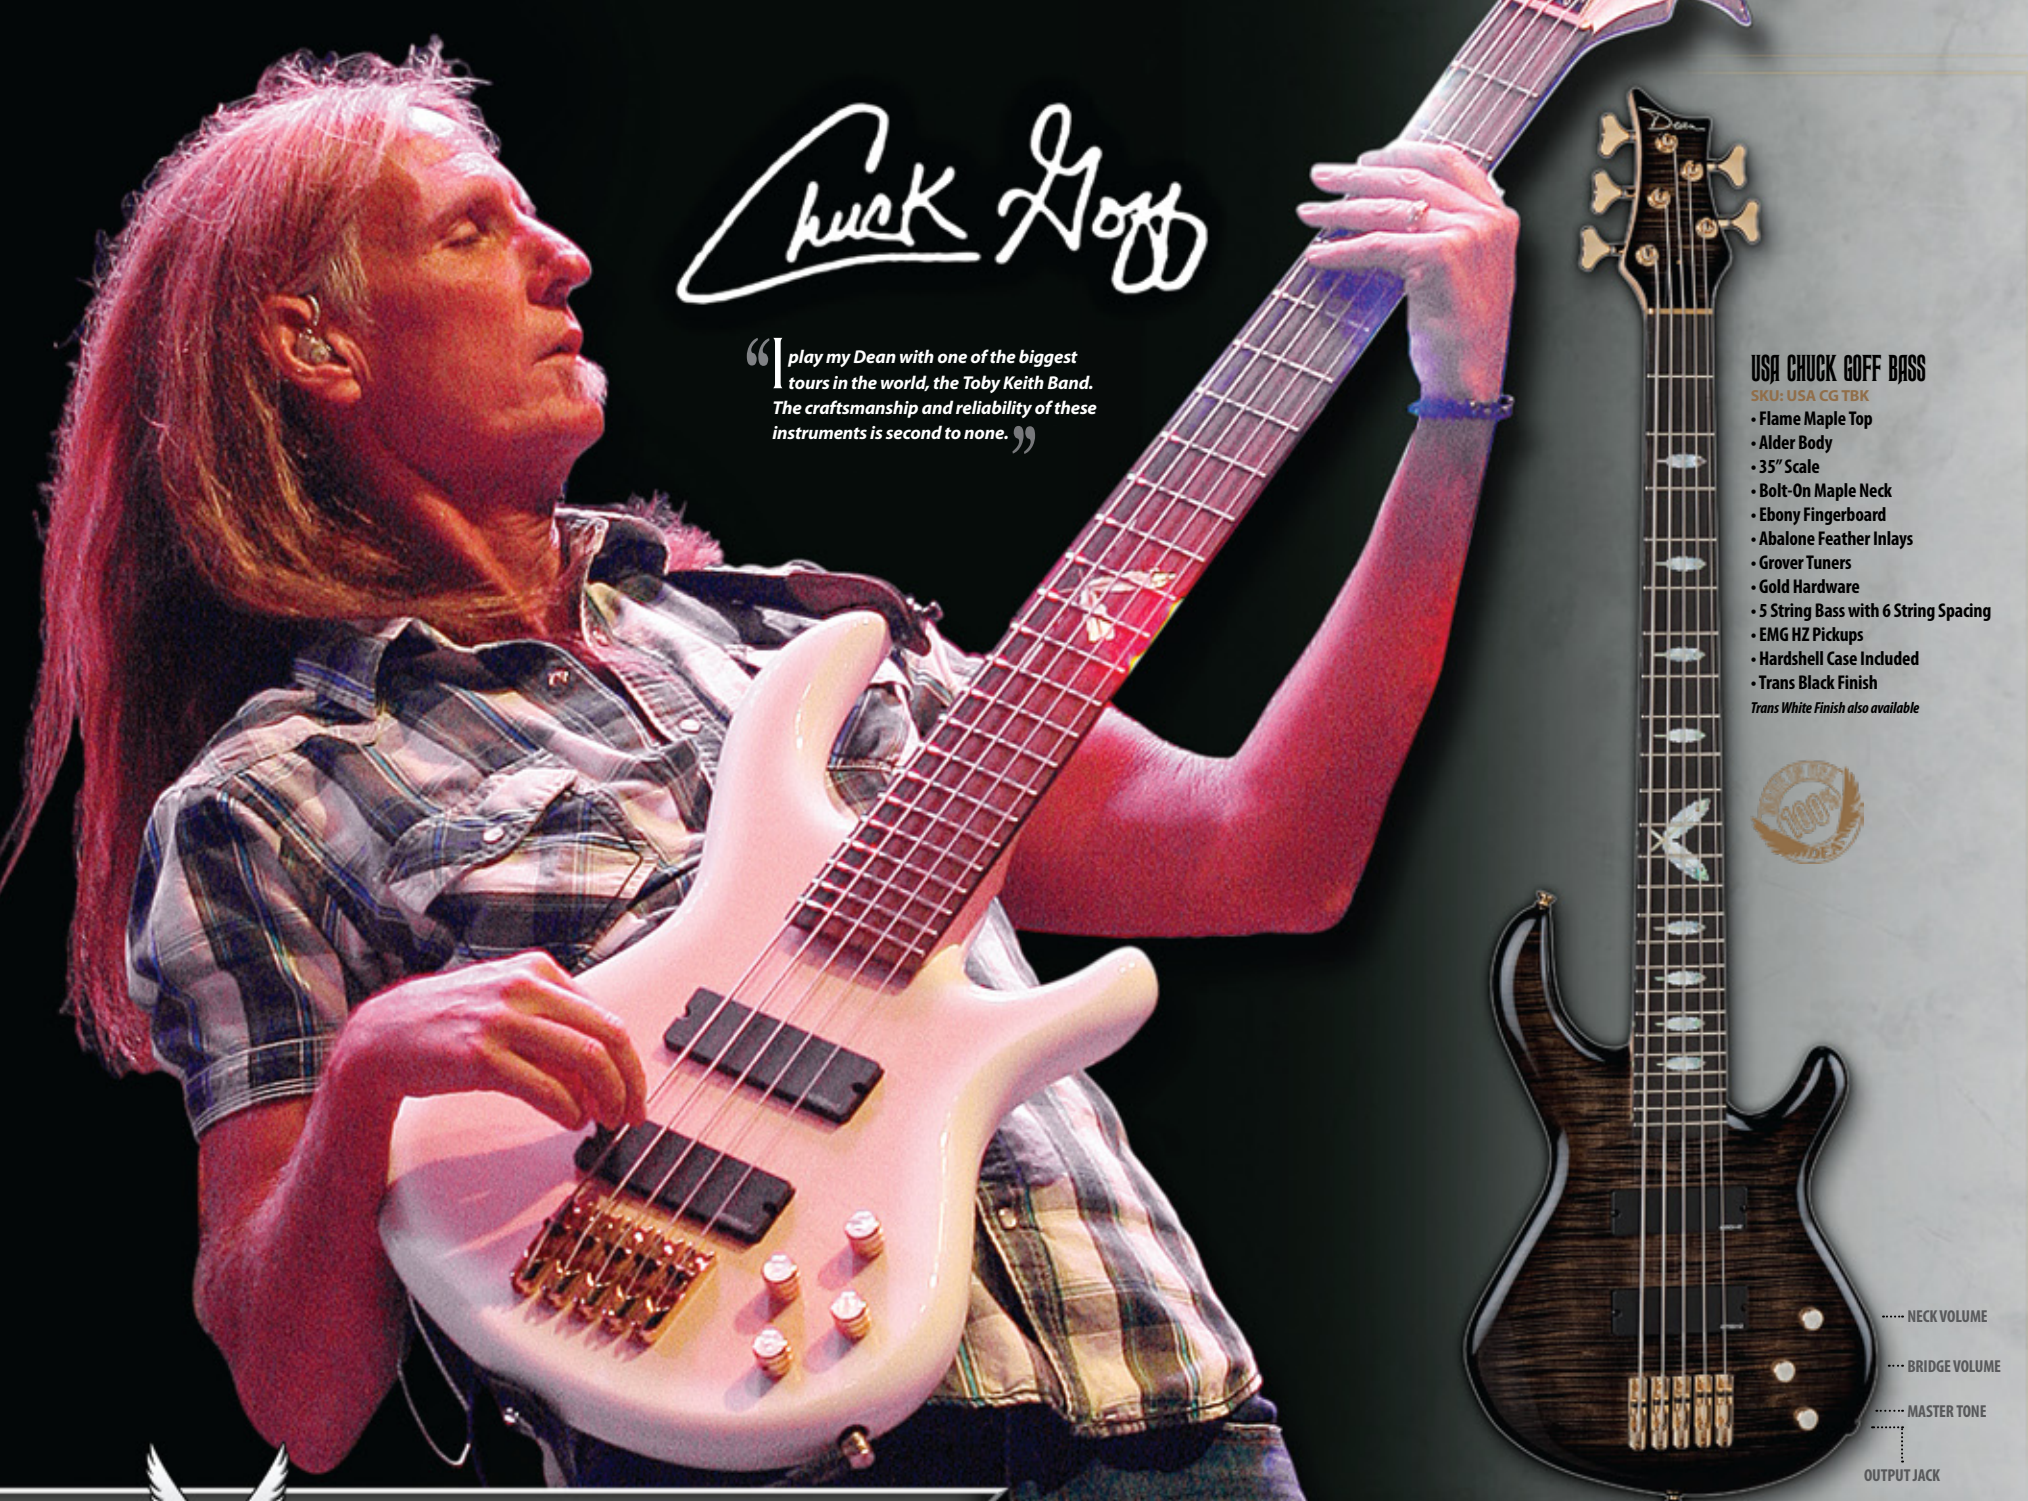

Chuck Goff

"I play my Dean with one of the biggest tours in the world, the Toby Keith Band. The craftsmanship and reliability of these instruments is second to none."

1. **USA CHUCK GOFF BASS**
   SKU: USA CG TBK
2. Flame Maple Top
   - Alder Body
   - 35" Scale
   - Bolt-On Maple Neck
   - Ebony Fingerboard
   - Abalone Feather Inlays
   - Grover Tuners
   - Gold Hardware
   - 5 String Bass with 6 String Spacing
   - EMG HZ Pickups
   - Hardshell Case Included
   - Trans Black Finish
3. *Trans White Finish also available*

NECK VOLUME
BRIDGE VOLUME
MASTER TONE
OUTPUT JACK