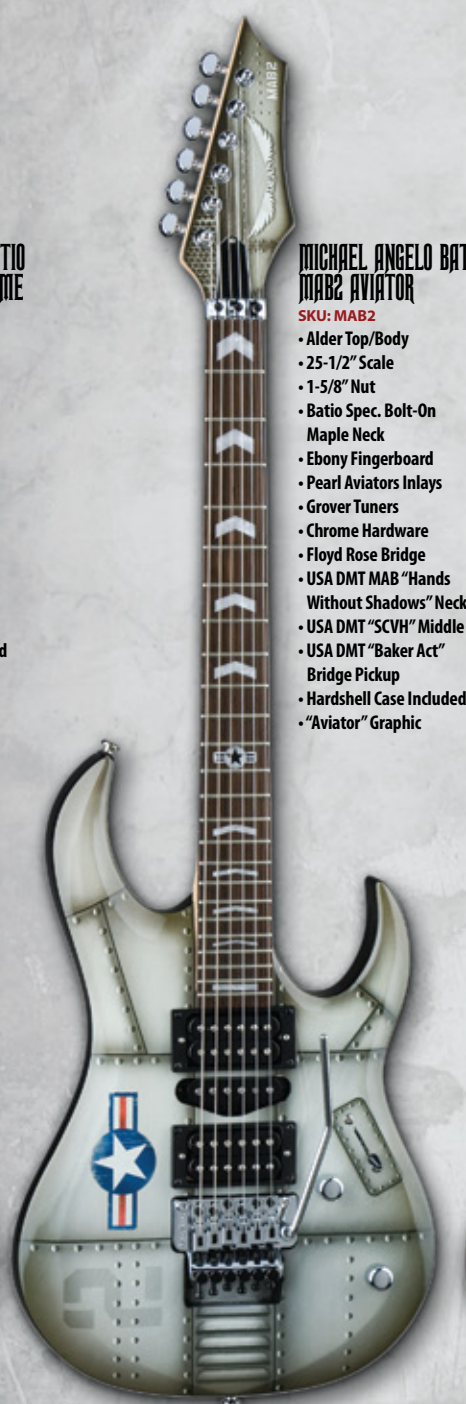

**MICHAEL ANGELO BATIO
MAB2 AVIATOR**
SKU: MAB2

- Alder Top/Body
- 25-1/2" Scale
- 1-5/8" Nut
- Batio Spec. Bolt-On Maple Neck
- Ebony Fingerboard
- Pearl Aviators Inlays
- Grover Tuners
- Chrome Hardware
- Floyd Rose Bridge
- USA DMT MAB "Hands Without Shadows" Neck
- USA DMT "SCVH" Middle
- USA DMT "Baker Act" Bridge Pickup
- Hardshell Case Included
- "Aviator" Graphic