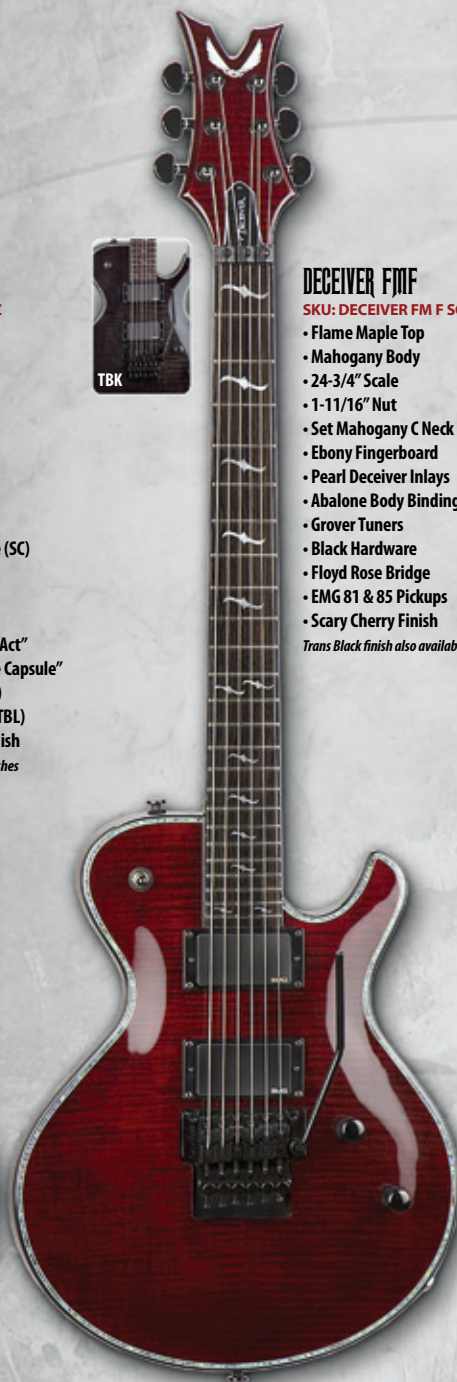

TBK

DECEIVER FMF

SKU: DECEIVER FM F SC

- Flame Maple Top
- Mahogany Body
- 24-3/4" Scale
- 1-11/16" Nut
- Set Mahogany C Neck
- Ebony Fingerboard
- Pearl Deceiver Inlays
- Abalone Body Binding
- Grover Tuners
- Black Hardware
- Floyd Rose Bridge
- EMG 81 & 85 Pickups
- Scary Cherry Finish

Trans Black finish also available