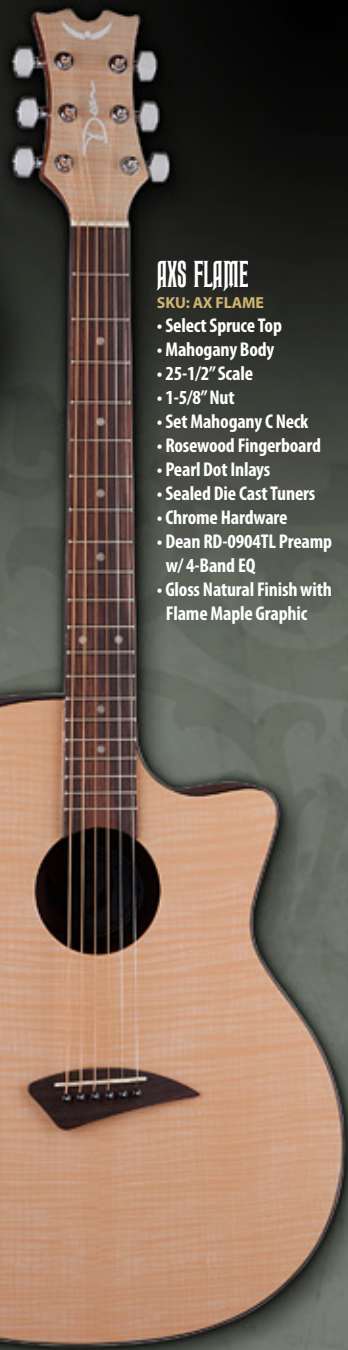

AXS FLAME

SKU: AX FLAME

- Select Spruce Top
- Mahogany Body
- 25-1/2" Scale
- 1-5/8" Nut
- Set Mahogany C Neck
- Rosewood Fingerboard
- Pearl Dot Inlays
- Sealed Die Cast Tuners
- Chrome Hardware
- Dean RD-0904TL Preamp w/ 4-Band EQ
- Gloss Natural Finish with Flame Maple Graphic