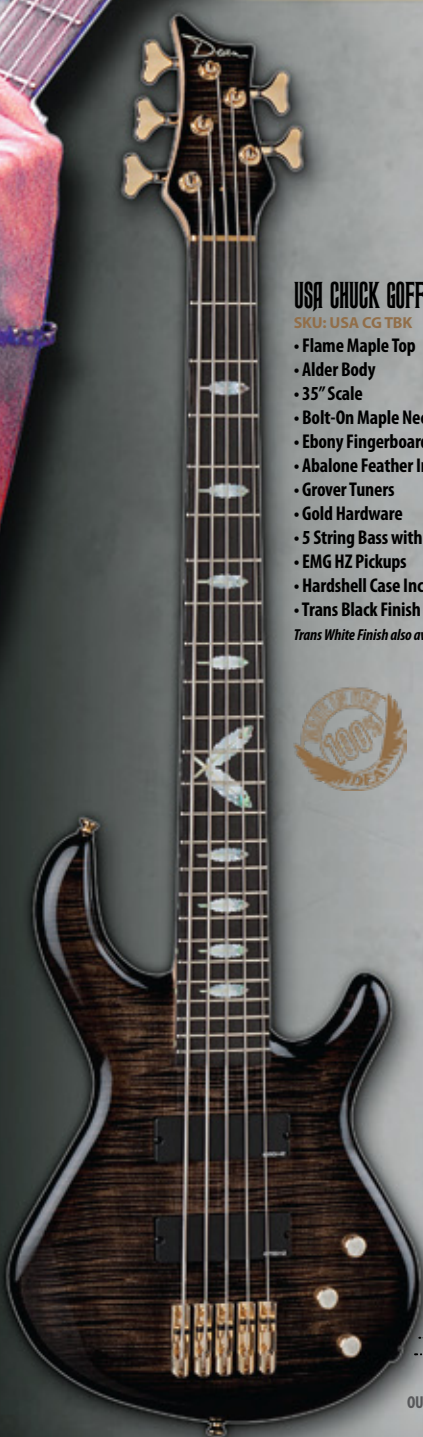

Chuck Goff

"I play my Dean with one of the biggest tours in the world, the Toby Keith Band. The craftsmanship and reliability of these instruments is second to none."

1. **USA CHUCK GOFF BASS**
   SKU: USA CG TBK
2. Flame Maple Top
   - Alder Body
   - 35" Scale
   - Bolt-On Maple Neck
   - Ebony Fingerboard
   - Abalone Feather Inlays
   - Grover Tuners
   - Gold Hardware
   - 5 String Bass with 6 String Spacing
   - EMG HZ Pickups
   - Hardshell Case Included
   - Trans Black Finish
3. *Trans White Finish also available*

NECK VOLUME
BRIDGE VOLUME
MASTER TONE
OUTPUT JACK