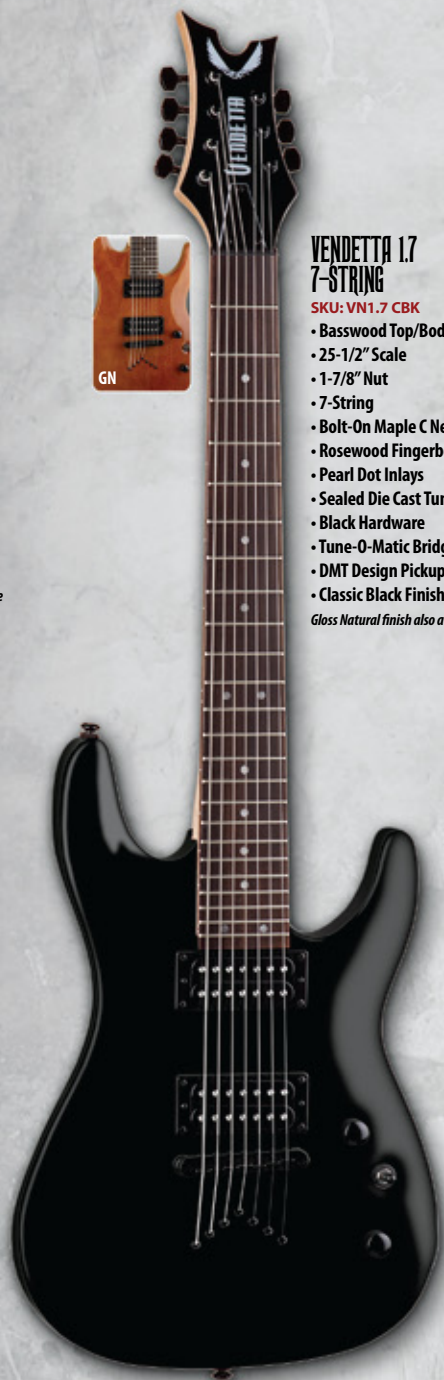

VENDETTA 1.7 7-STRING

SKU: VN1.7 CBK

- Basswood Top/Body
- 25-1/2" Scale
- 1-7/8" Nut
- 7-String
- Bolt-On Maple C Neck
- Rosewood Fingerboard
- Pearl Dot Inlays
- Sealed Die Cast Tuners
- Black Hardware
- Tune-O-Matic Bridge
- DMT Design Pickups
- Classic Black Finish

Gloss Natural finish also available