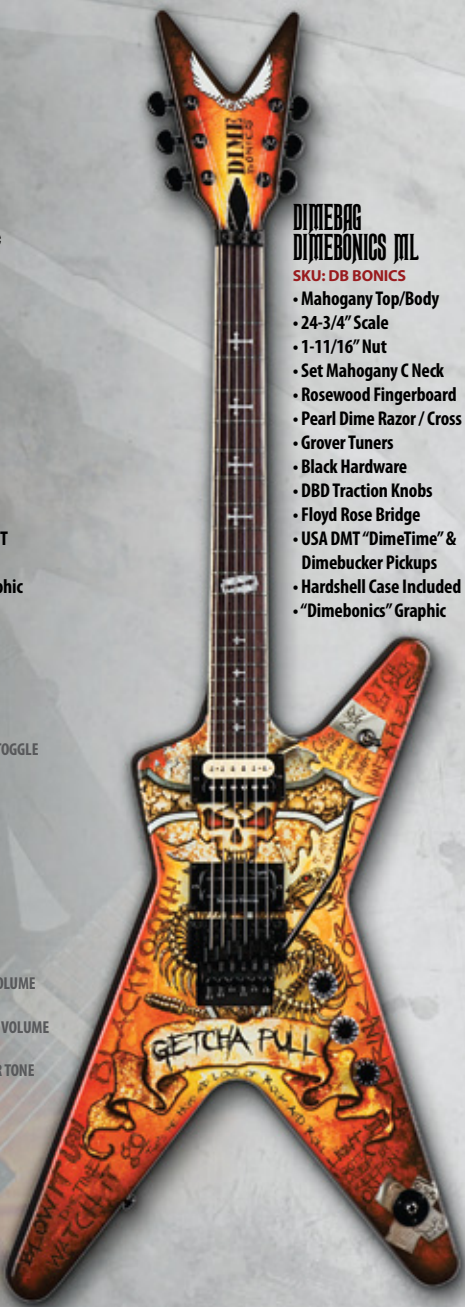

*Lefty version also available

--- 3-WAY TOGGLE

..... NECK VOLUME

..... BRIDGE VOLUME

..... MASTER TONE

OUTPUT JACK

DIMEBAG DIMEBONICS ML
SKU: DB BONICS

- Mahogany Top/Body
- 24-3/4" Scale
- 1-11/16" Nut
- Set Mahogany C Neck
- Rosewood Fingerboard
- Pearl Dime Razor / Cross Inlays
- Grover Tuners
- Black Hardware
- DBD Traction Knobs
- Floyd Rose Bridge
- USA DMT "DimeTime" & Dimebucker Pickups
- Hardshell Case Included
- "Dimebonics" Graphic