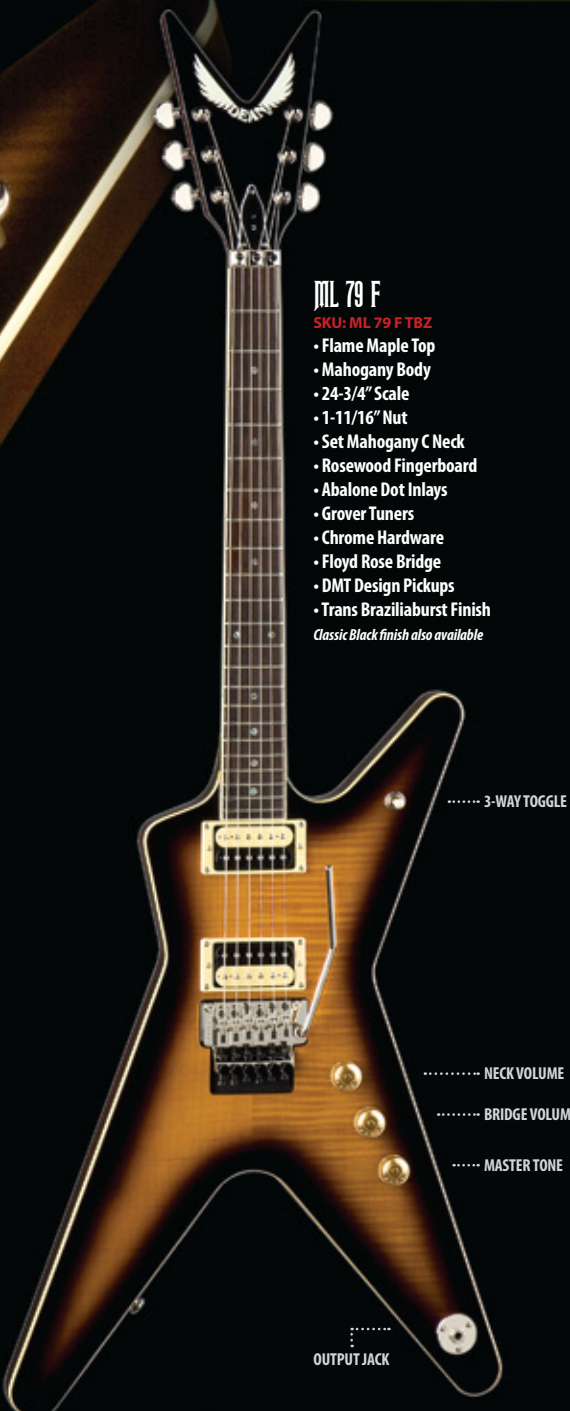

Classic Black finish also available

..... 3-WAY TOGGLE

..... NECK VOLUME

..... BRIDGE VOLUME

..... MASTER TONE

OUTPUT JACK

TBZ

ML 79*